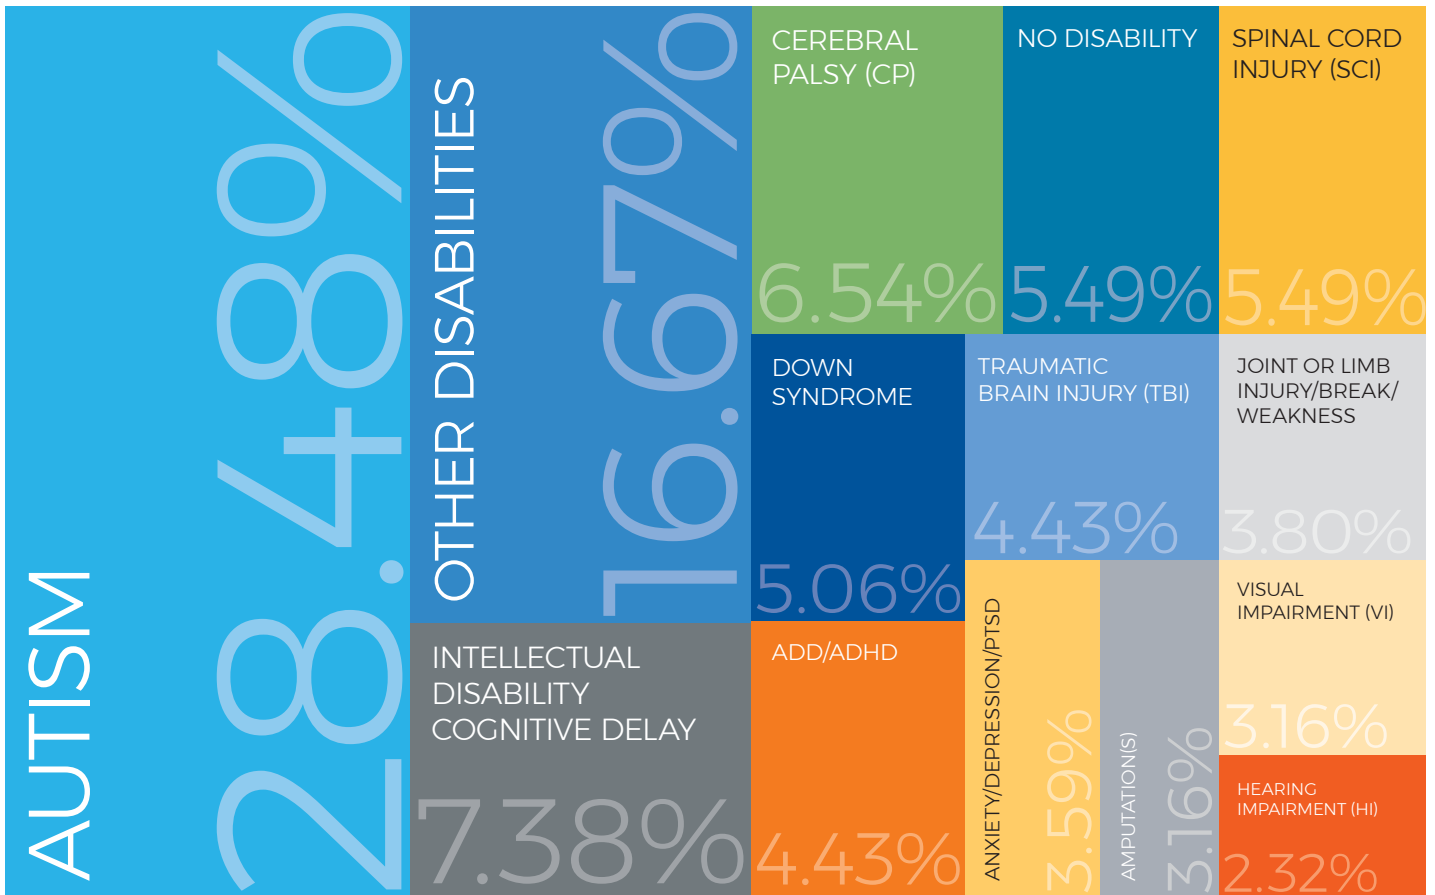

Mountain Biking
10

Snowshoe
9

Climb/Zip
6

Grand Total
2,117

DISABILITIES SUPPORTED

ADVISORY COUNCIL

Steve Alessi
 Amy Ambellan
 Steve Ambellan
 Suzanne Baracchini
 Bill Baribault
 Emilie Baribault
 Paul Baribault
 Susan Baribault
 Lisa Barker
 Matt Bettencourt
 Sarah Bettencourt
 Christina Blecksmith-McGovern
 Trenton Bonner
 Mark Brownlee
 Willy Buhl
 Bob Burke
 Liz Burke
 Jeff Buss
 Mike Chiesl