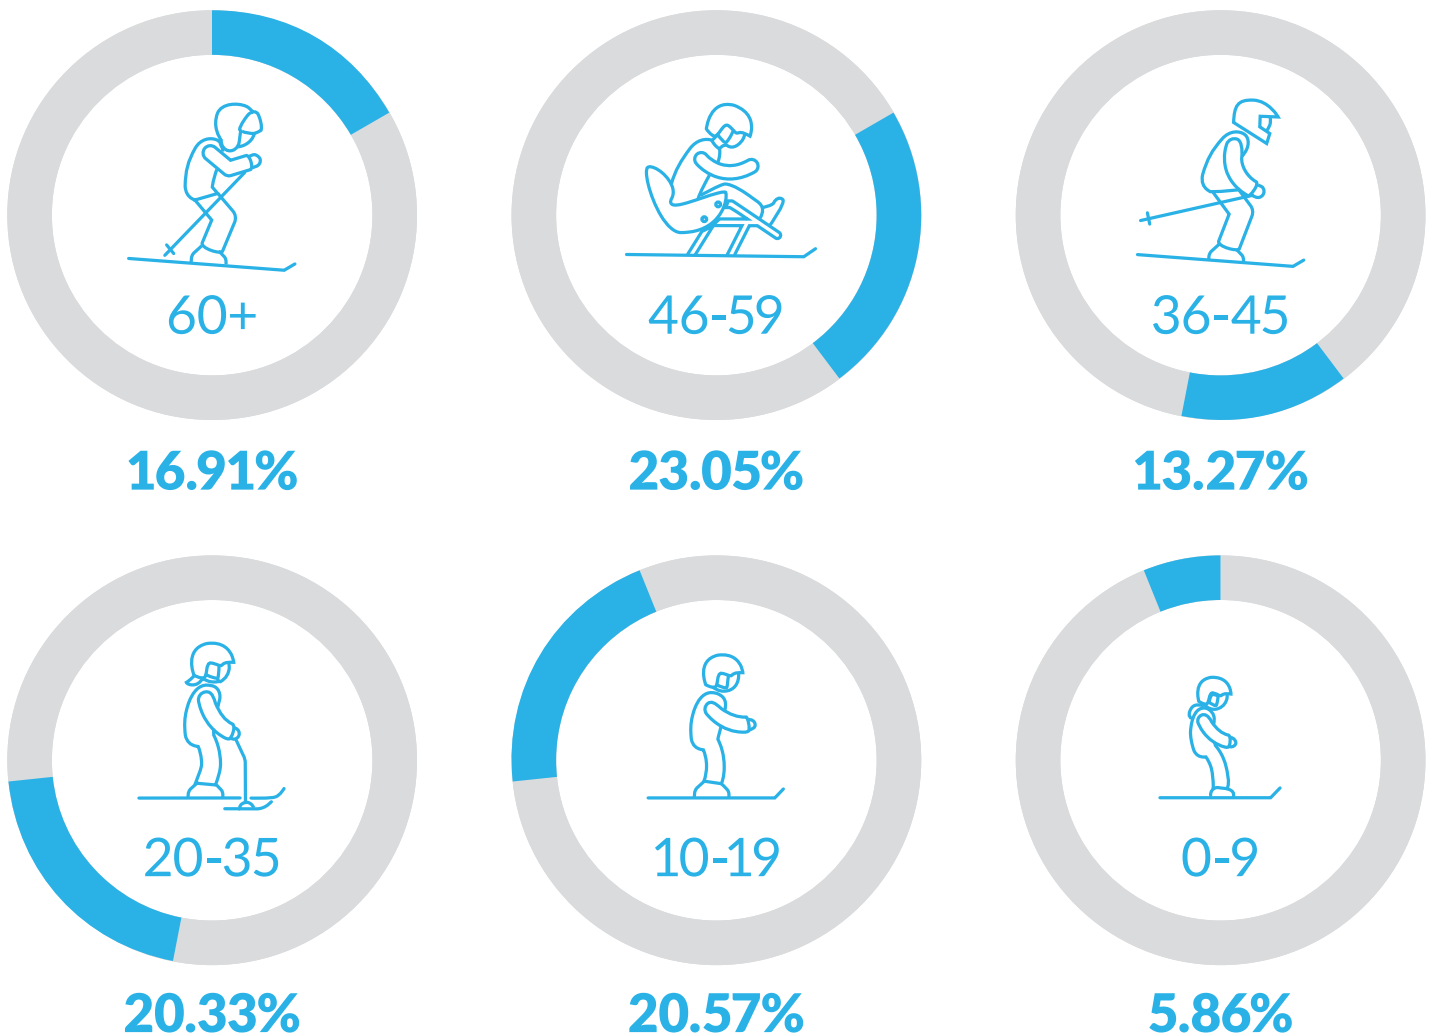

WHO WE SERVED ATHLETE PERCENTAGE BY AGE GROUP

GRAND TOTAL 100%

2019-2020 YEAR IN REVIEW

471

athletes
of all ages

2,117

adaptive
sports lessons

over \$2.6M