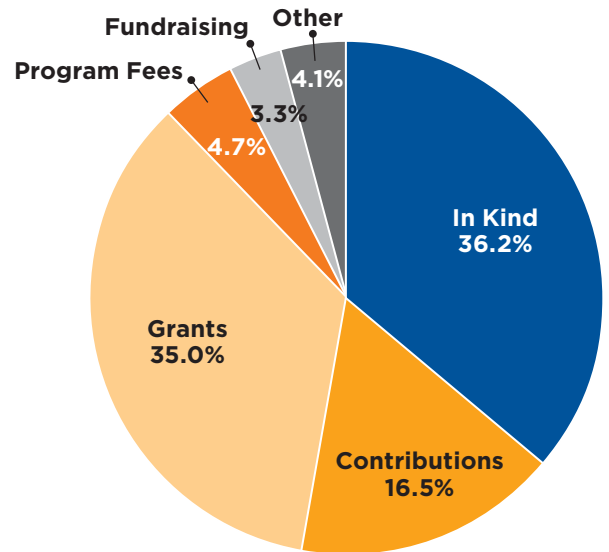

SUPPORT & REVENUE

Support

	FY18	FY19
Grants	$252,850	$1,685,406
Government Grants	65,838	10,162
Contributions - Corporate	116,720	129,980
Contributions - Individuals	498,926	658,649
Contributions - Ski Clubs	176,601	10,703
In Kind Donations - Thrift Store	455,844	422,073
In Kind Donations	1,343,065	1,331,156
Total Support	2,909,844	4,248,129

Revenue

Program Fees	179,457	210,949
Fundraising	181,638	157,673
Memberships	16,240	18,505
Merchandise Sales	3,415	6,093
Miscellaneous Income		12,283
Interest and Dividend Income	109,181	147,896
Gain on Asset Disposal	570	0
Realized Gain (Loss) on Investments	19,623	-3,918
Unrealized Gain (Loss) on Investments	8,553	49,927
Total Revenue	518,677	599,408
Total Support & Revenue	3,428,521	4,847,537

EXPENSES

Program Services	2,162,093	2,212,193
Management and General	222,279	182,868
Fundraising	150,509	132,906
Total Expenses	2,534,882	2,527,967
Change in Net Assets	893,639	2,319,570

NET ASSETS

Net Assets at Beginning of Year	3,842,646	4,736,285
Net Assets at End of Year	4,736,285	7,055,855

IN KIND SUPPORT

Participant Tickets, Passes & Rentals	776,220	702,423
Professional Services	333,992	334,339
Lodging	38,887	69,104
Program Supplies	30,391	33,790
Stock	112,059	56,337
Rent	51,516	135,163
In Kind Donations	1,343,065	1,331,156
Thrift Store	455,844	422,073
Total In Kind	1,798,909	1,753,229

FY19 SUPPORT & REVENUE