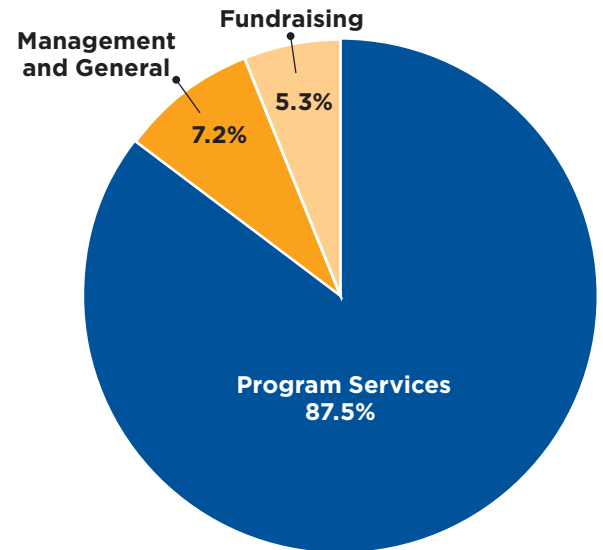

FY19 EXPENSES