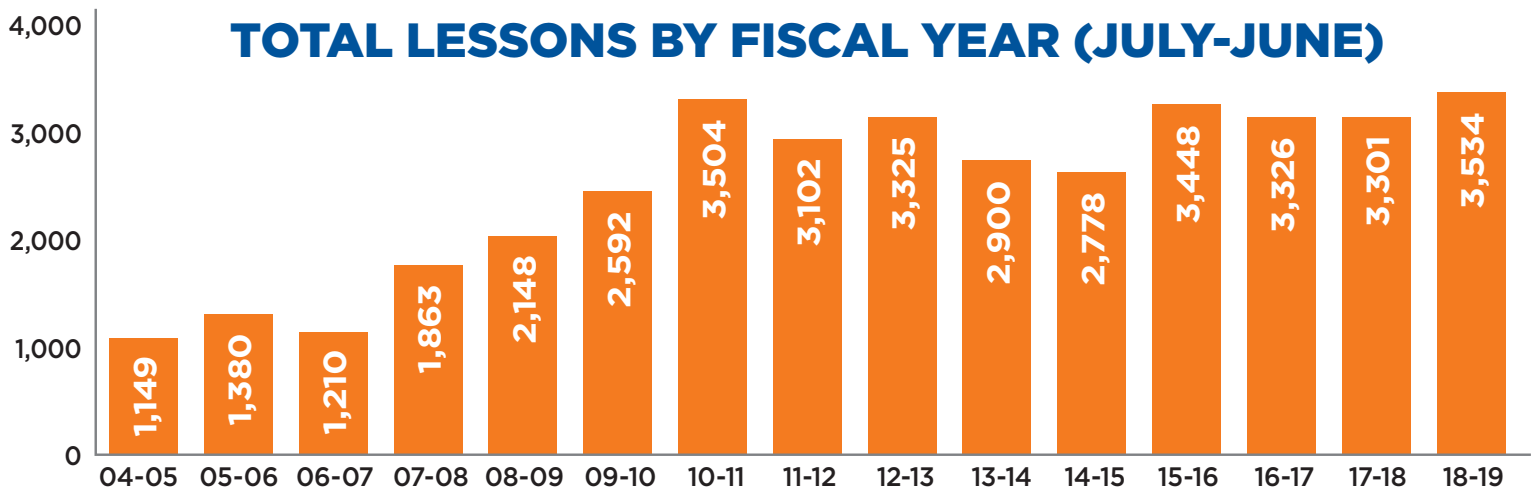

Rick Taylor

TOTAL LESSONS BY FISCAL YEAR (JULY-JUNE)

FINANCIAL INFORMATION

SUPPORT & REVENUE

Support

	FY18	FY19
Grants	\$252,850	\$1,685,406
Government Grants	65,838	10,162
Contributions - Corporate	116,720	129,980
Contributions - Individuals	498,926	658,649
Contributions - Ski Clubs	176,601	10,703
In Kind Donations - Thrift Store	455,844	422,073
In Kind Donations	1,343,065	1,331,156
Total Support	2,909,844	4,248,129