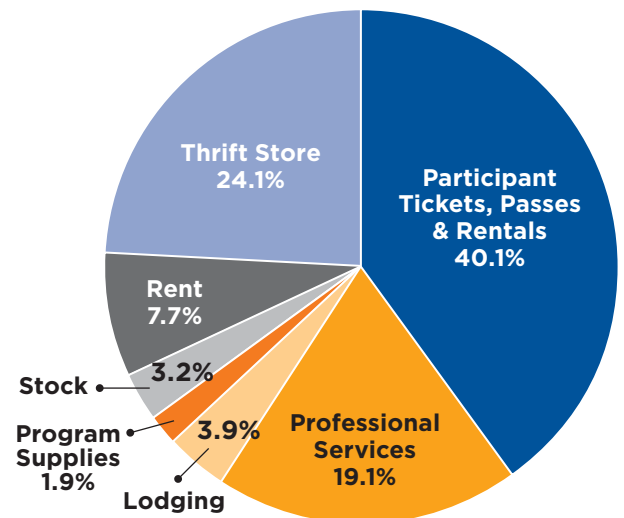

FY19 IN-KIND SUPPORT

DSES also received other non-professional services from our volunteers towards our programs and fundraising activities totaling 18,617 and 18,461 hours during FY19 and FY18 respectively. The value of volunteer service in 2019 equates to $473,437.