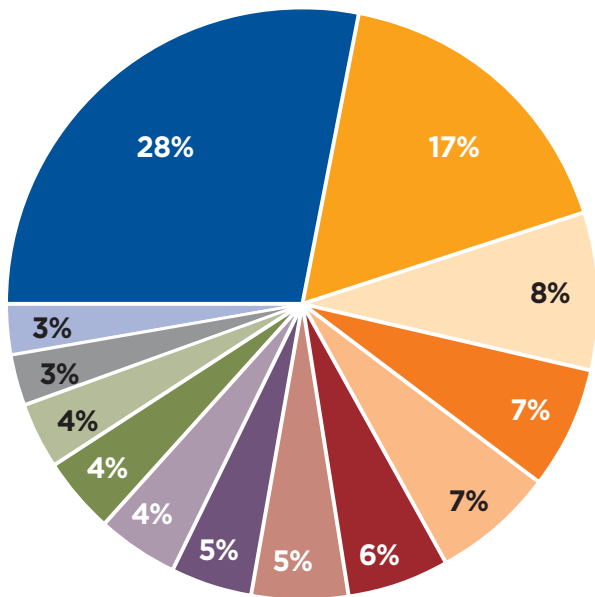

TOTAL LESSONS BY DISABILITY

Autism (any syndrome/range)	1000
Other Disabilities	596
Traumatic Brain Injury (TBI), Stroke (CVA), Brain Disease/Disorder	299
Spinal Cord Injury (SCI)	239
Caregiver/Staff	234
Cognitive Delay/Brain Disease/Mental Retardation	203
Cerebral Palsy (CP)	183
Joint or Limb Injury/Break/Weakness (chronic or acute)	160
Down Syndrome	156
Amputation(s)	142
ADD/ADHD	133
Anxiety/Depression/PTSD	98
Visual Impairment (VI)	91
GRAND TOTAL	3,534